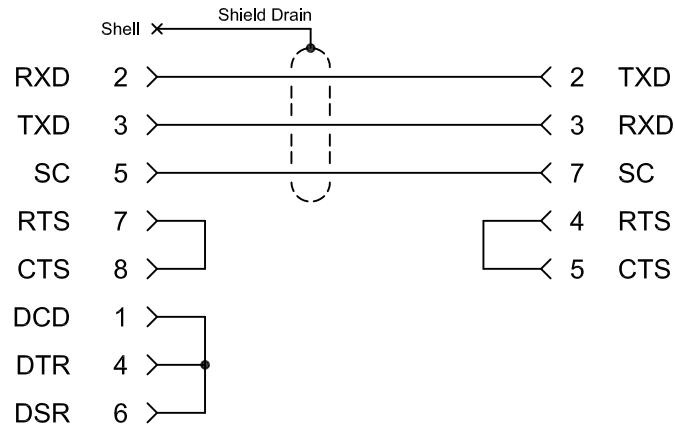

**Personal Computer  
RS-232 Serial Port**

**Quartech  
15 Pin Combo Port**

<b>QUARTECH</b>		
<b>2136 CABLE</b>		
Quartech 15 Pin Combo Port to Personal Computer, Serial Port (RS-232)		
Sheet 1 of 1	Rev 1	<b>303C69</b>