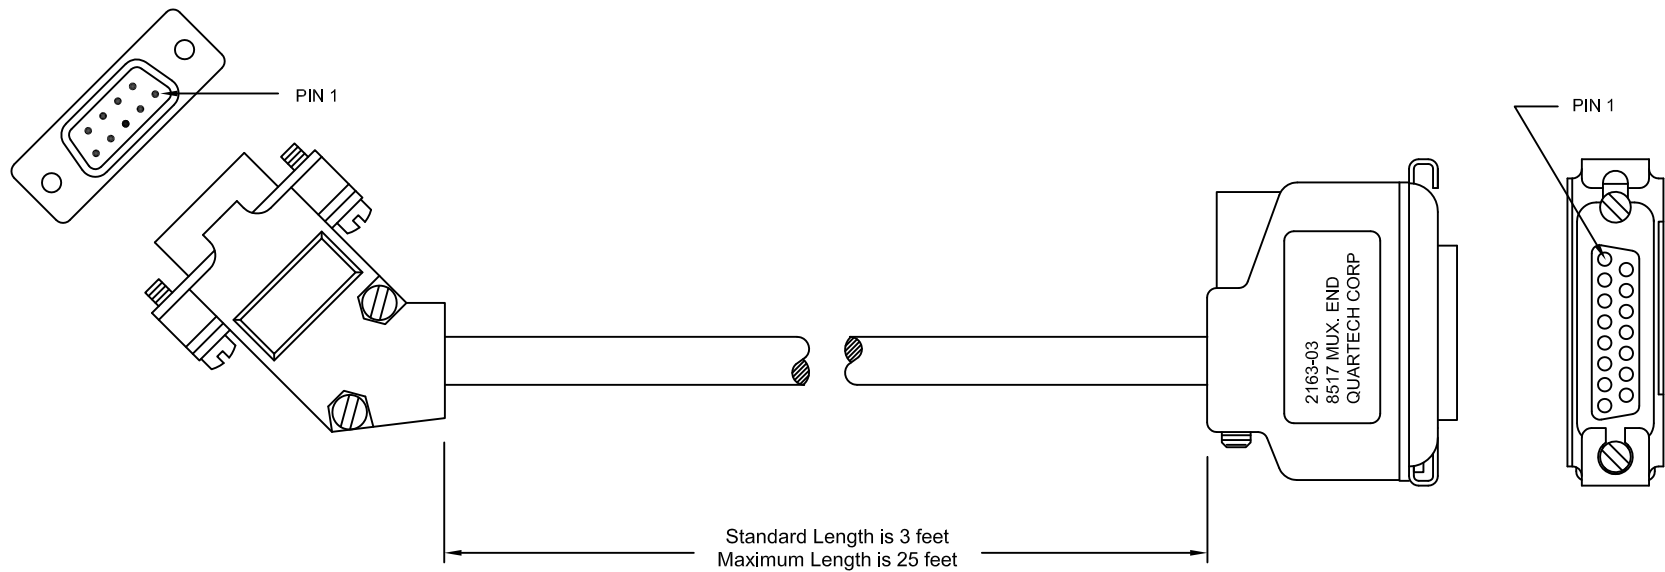

**Allen-Bradley
Ultra 100/200 or 3000**

**Quartech 8517
Multiplexer Output Port**

QUARTECH		
2163 CABLE		
Quartech 8517 Multiplexer (RS-232) to Allen-Bradley Ultra 100/200 or 3000 Drive		
Sheet 1 of 1	Rev 0	306C07