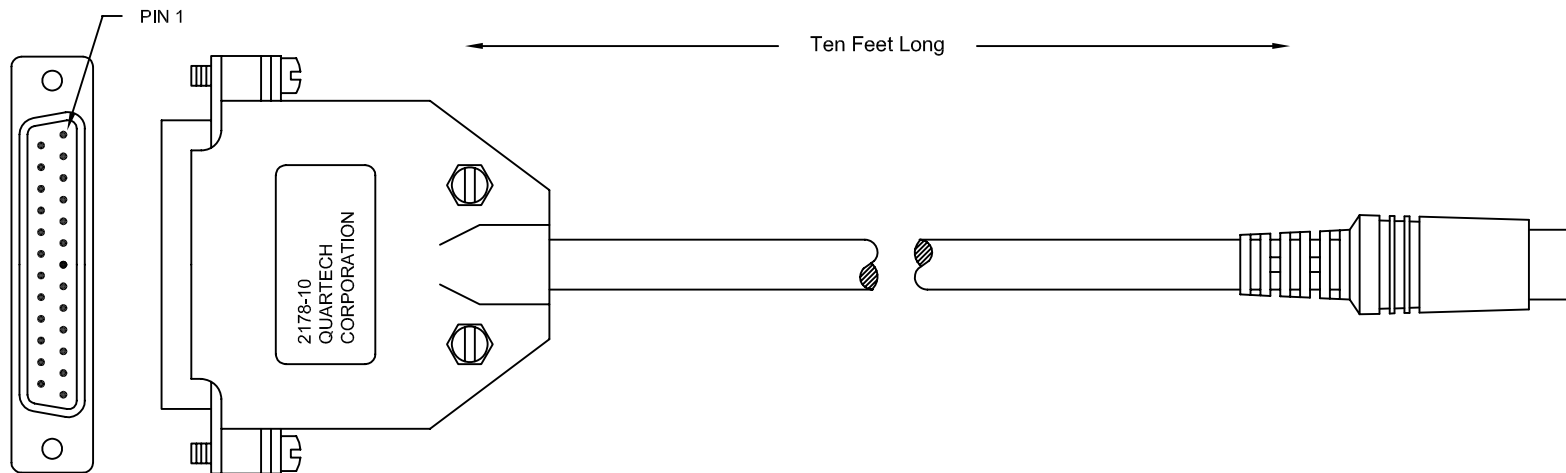

**Allen-Bradley  
PLC-5 DF1 Port**

**3800 Auxiliary Port**

FRONT VIEW  
OF PLUG

**QUARTECH**

**2178 CABLE**

3800 Series Auxiliary Port  
to Allen-Bradley PLC-5 DF1 Port (RS-232)

SHEET 1 OF 1

REV 0

**306C55**