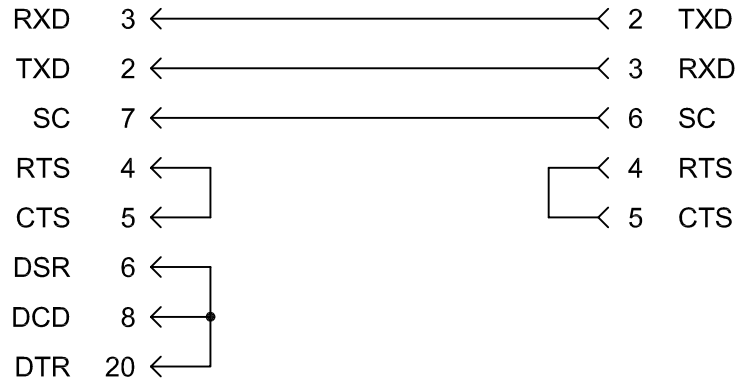

**Allen-Bradley  
PLC-5 DF1 Port**

**3800 Auxiliary Port**

FRONT VIEW  
OF PLUG

**QUARTECH**

**2178 CABLE**

3800 Series Auxiliary Port  
to Allen-Bradley PLC-5 DF1 Port (RS-232)

SHEET 1 OF 1

REV 0

**306C55**