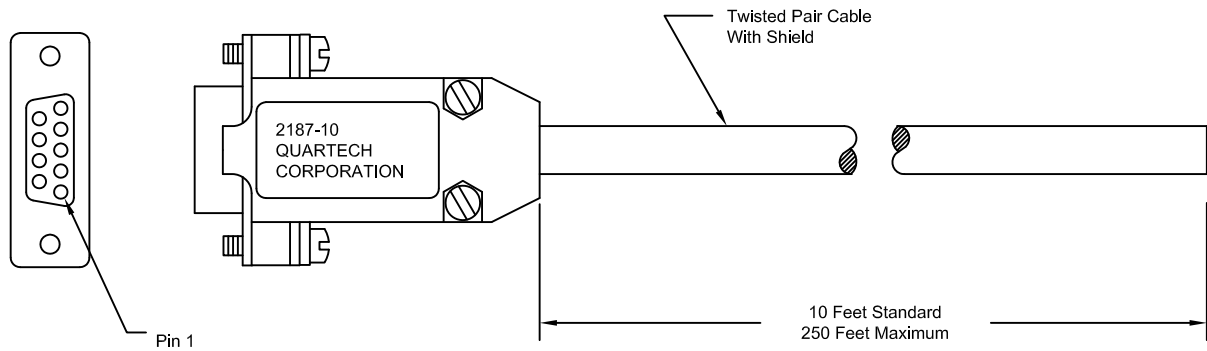

**Quartech
9601
Push Button Station**

**Allen-Bradley
1761-NET-AIC
Terminals**

QUARTECH		
2187 Cable 9601 Push Button Station To Allen-Bradley Net-AIC		
Sheet 1 of 1	Rev 0	