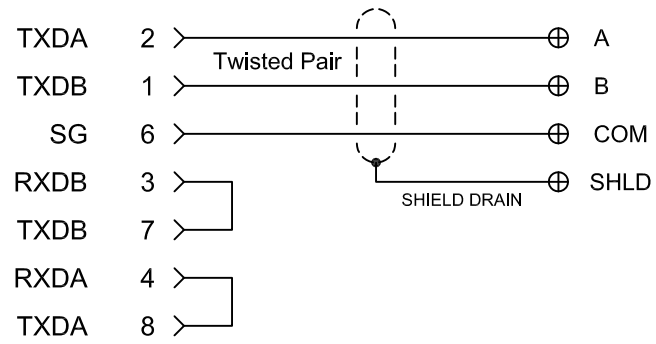

**Quartech
9601
Push Button Station**

**Allen-Bradley
1761-NET-AIC
Terminals**

QUARTECH		
2187 Cable 9601 Push Button Station To Allen-Bradley Net-AIC		
Sheet 1 of 1	Rev 0	